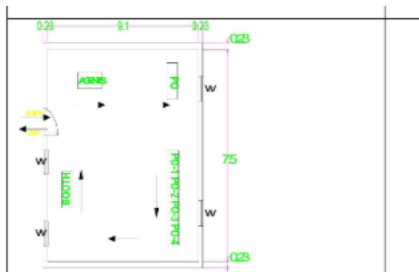

Google Map View

Polling Station Building Front View

Polling Station Front View

Cad View

Key MAP View

AREA = 76.09 Sqm

MINIMUM BASIC FACILITY	WATER	RAMP	PLUG POINT	TOILET	HEALTH CARE
	✓	✓	✓	✓	✓

KEY MAP