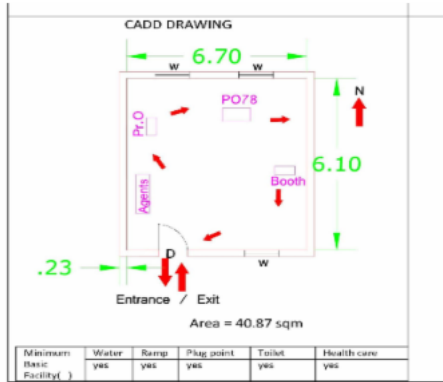

Nazri Naksha

Google Map View

Polling Station Building Front View

Polling Station Front View

Cad View

Key MAP View