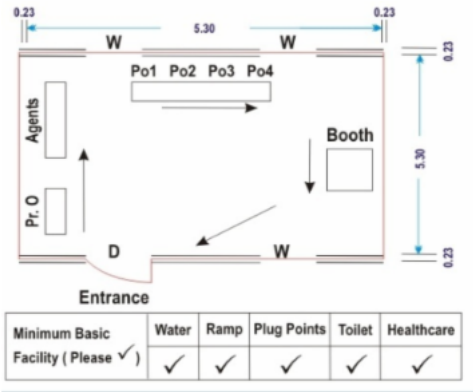

Nazri Naksha

Google Map View

Polling Station Building Front View

Polling Station Front View

Cad View

Key MAP View

- (a) Landmarks
- (b) Road Names
- (c) Traffic Flow