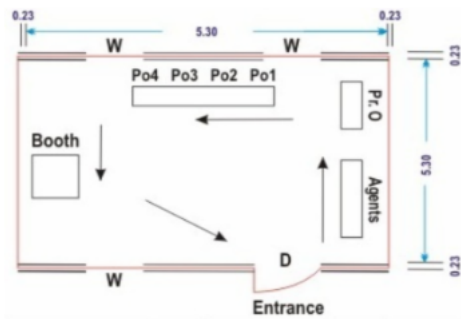

Nazri Naksha

Google Map View

Polling Station Building Front View

Polling Station Front View

Cad View

Minimum Basic Facility (Please ✓)	Water	Ramp	Plug Points	Toilet	Healthcare
✓	✓	✓	✓	✓	✓

Key MAP View