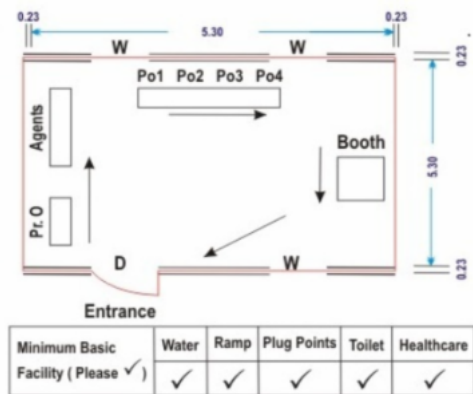

Nazri Naksha

Google Map View

Polling Station Building Front View

Polling Station Front View

Cad View

Key MAP View