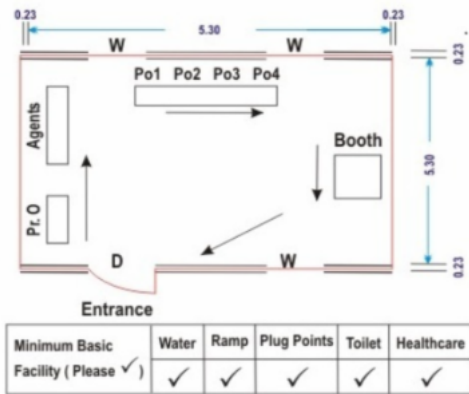

Nazri Naksha

Google Map View

Polling Station Building Front View

Polling Station Front View

Cad View

Key MAP View

- (a) Landmarks
- (b) Road Names
- (c) Traffic Flow