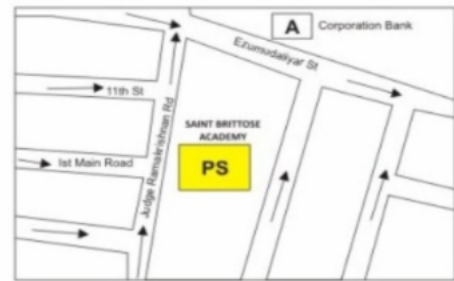

Key MAP View

- (a) Landmarks
- (b) Road Names
- (c) Traffic Flow