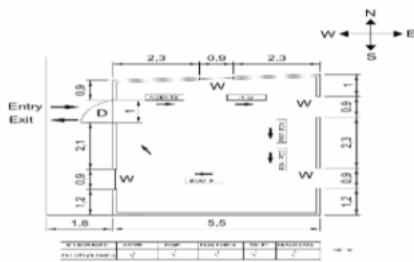

Nazri Naksha

Google Map View

Polling Station Building Front View

Polling Station Front View

Cad View

Key MAP View