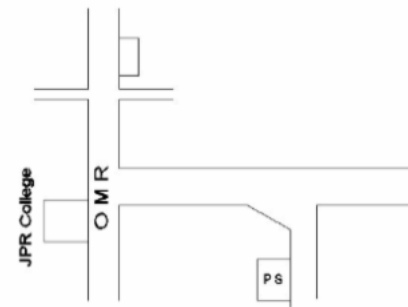

Nazri Naksha

Google Map View