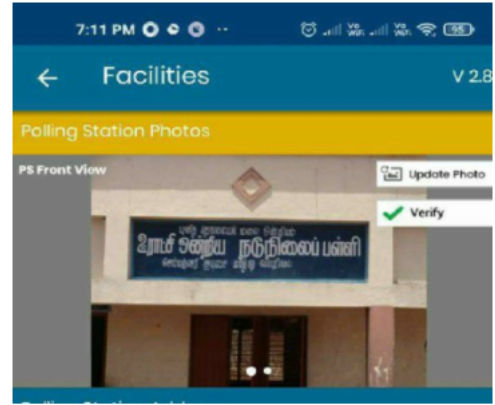

Polling Station Front View