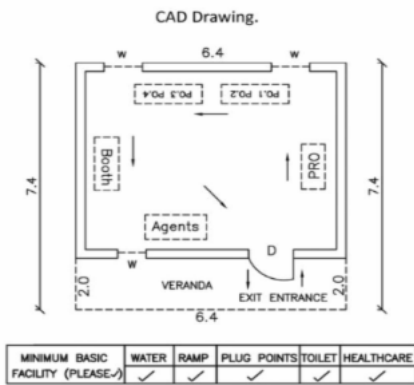

Nazri Naksha

Google Map View

Polling Station Building Front View

Polling Station Front View

Cad View

Key MAP View