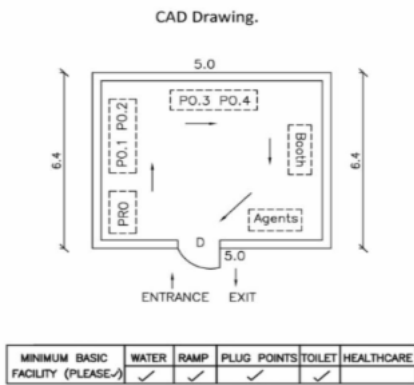

Nazri Naksha

Google Map View

Polling Station Building Front View

Polling Station Front View

Cad View

Key MAP View