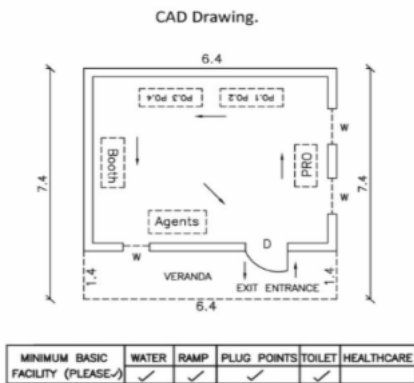

Nazri Naksha

Google Map View

Polling Station Building Front View

Polling Station Front View

Cad View

Key MAP View