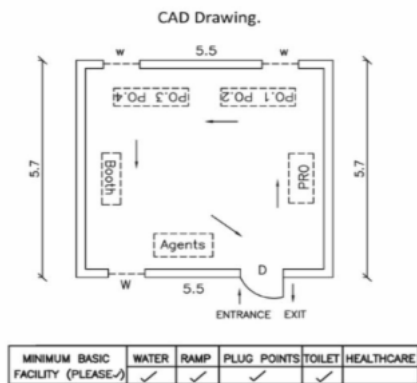

Nazri Naksha

Google Map View

Polling Station Building Front View

Polling Station Front View

Cad View

Key MAP View