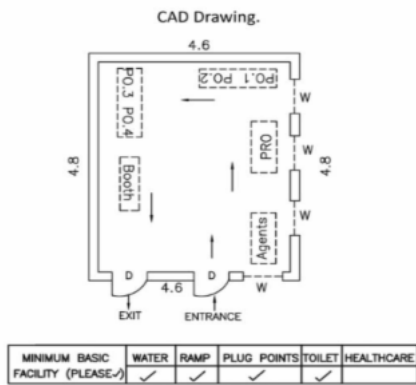

Nazri Naksha

Google Map View

Polling Station Building Front View

Polling Station Front View

Cad View

Key MAP View