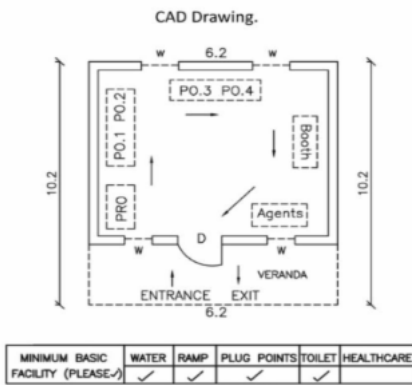

Nazri Naksha

Google Map View

Polling Station Building Front View

Polling Station Front View

Cad View

Key MAP View