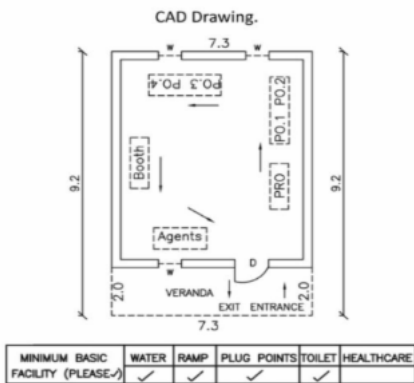

Nazri Naksha

Google Map View

Polling Station Building Front View

Polling Station Front View

Cad View

Key MAP View