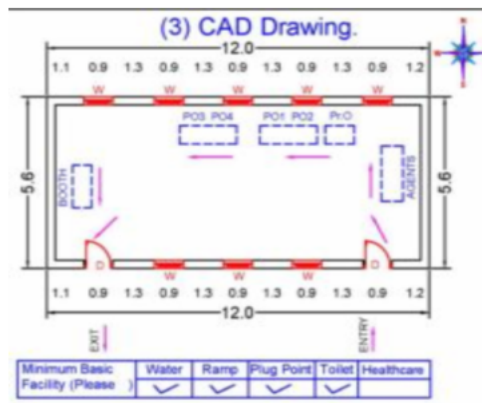

Nazri Naksha

Google Map View

Polling Station Building Front View

Polling Station Front View

Cad View

Key MAP View