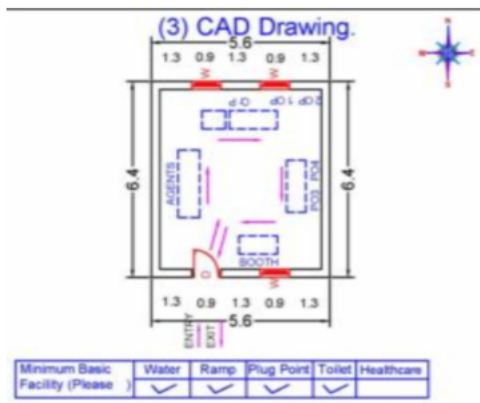

Nazri Naksha

Google Map View

Polling Station Building Front View

Polling Station Front View

Cad View

Key MAP View