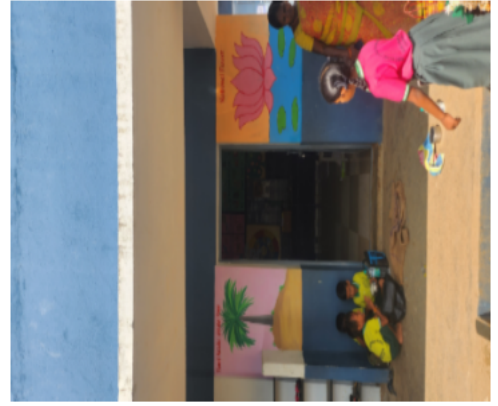

Polling Station Front View