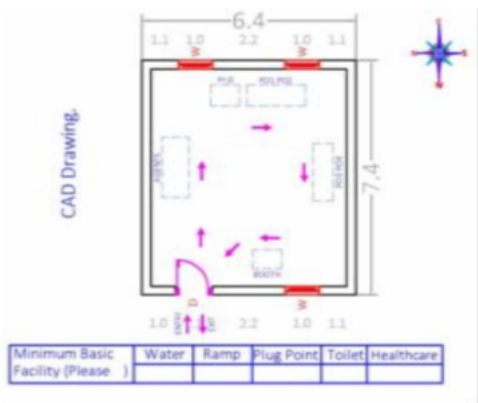

Polling Station Front View

Cad View