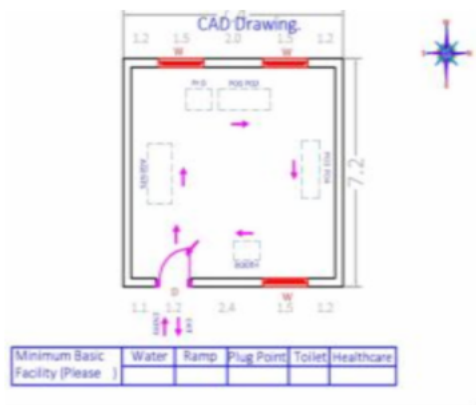

Nazri Naksha

Google Map View

Polling Station Building Front View

Polling Station Front View

Cad View

Key MAP View