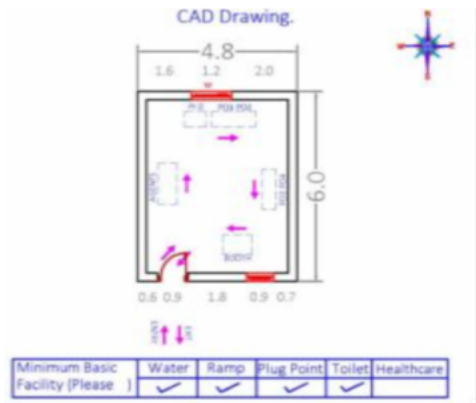

Nazri Naksha

Google Map View

Polling Station Building Front View

Polling Station Front View

Cad View

Key MAP View