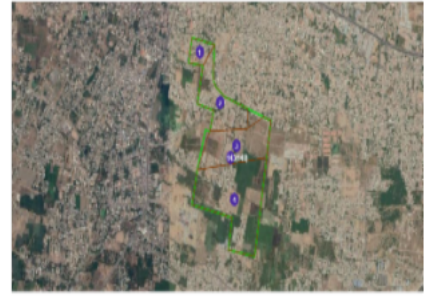

Nazri Naksha

Google Map View