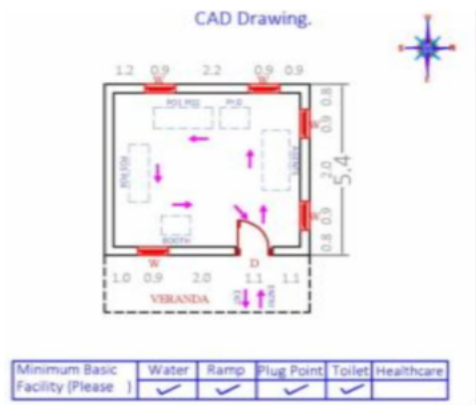

Polling Station Front View

Cad View