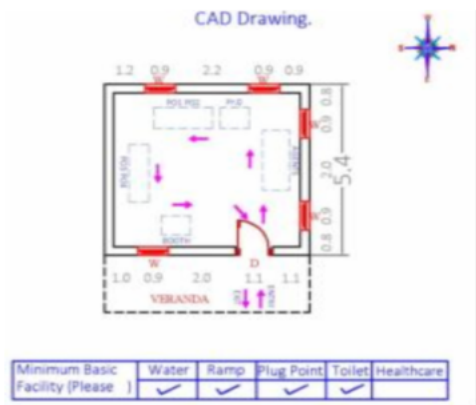

Nazri Naksha

Google Map View

Polling Station Building Front View

Polling Station Front View

Cad View

Key MAP View