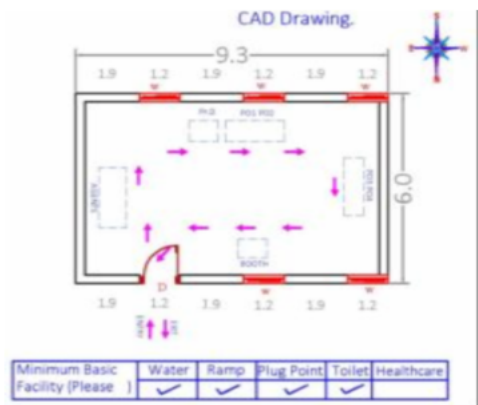

Nazri Naksha

Google Map View

Polling Station Building Front View

Polling Station Front View

Cad View

Key MAP View