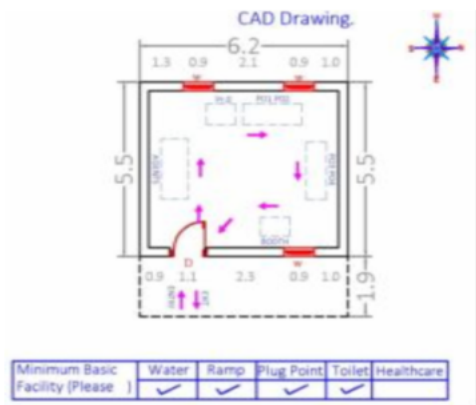

Nazri Naksha

Google Map View

Polling Station Building Front View

Polling Station Front View

Cad View

Key MAP View