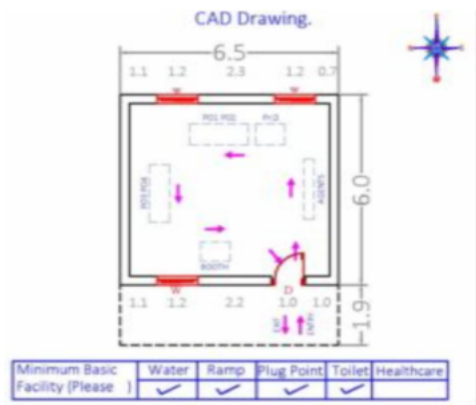

Nazri Naksha

Google Map View

Polling Station Building Front View

Polling Station Front View

Cad View

Key MAP View