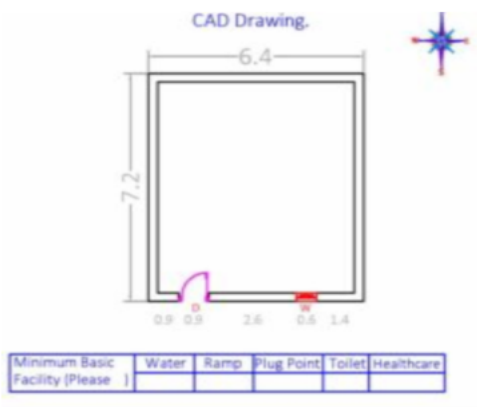

Nazri Naksha

Google Map View

Polling Station Building Front View

Polling Station Front View

Cad View

Key MAP View