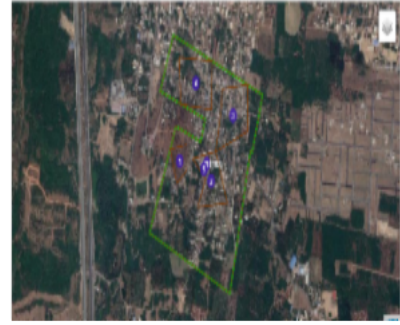

Nazri Naksha

Google Map View