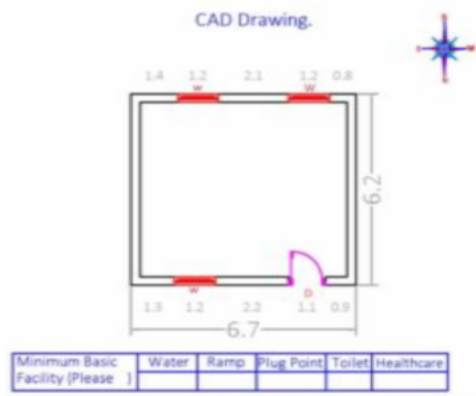

Nazri Naksha

Google Map View

Polling Station Building Front View

Polling Station Front View

Cad View

Key MAP View