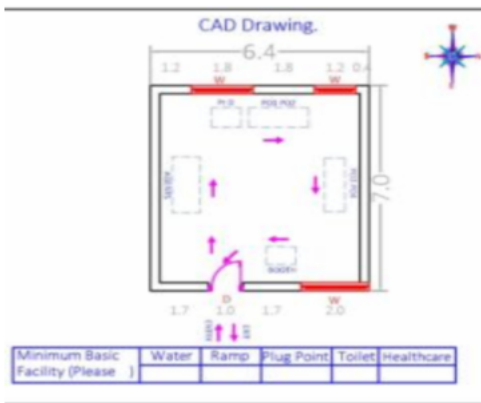

Nazri Naksha

Google Map View

Polling Station Building Front View

Polling Station Front View

Cad View

Key MAP View