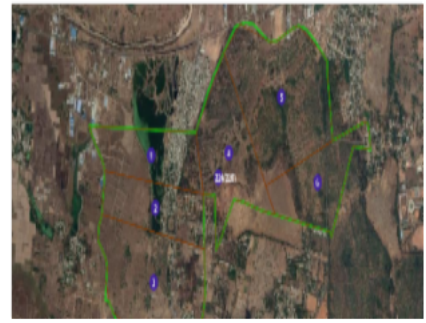

Nazri Naksha

Google Map View