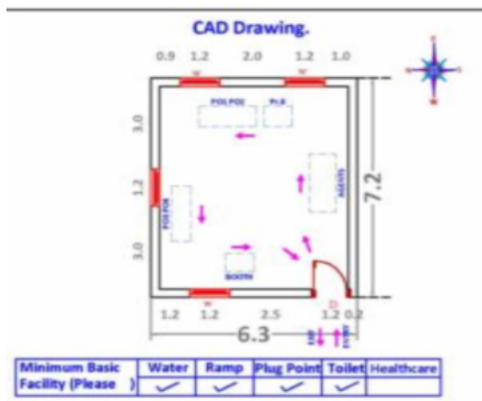

Nazri Naksha

Google Map View

Polling Station Building Front View

Polling Station Front View

Cad View

Key MAP View