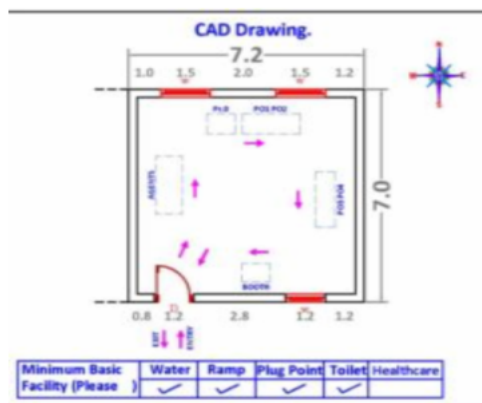

Nazri Naksha

Google Map View

Polling Station Building Front View

Polling Station Front View

Cad View

Key MAP View