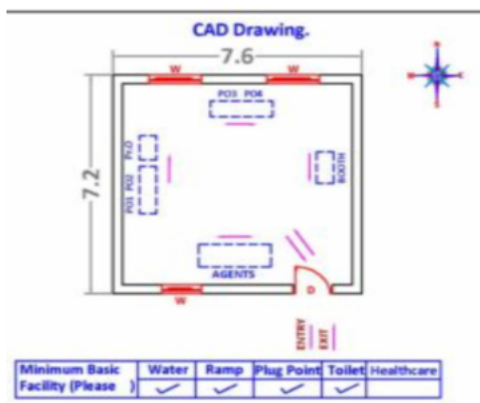

Nazri Naksha

Google Map View

Polling Station Building Front View

Polling Station Front View

Cad View

Key MAP View