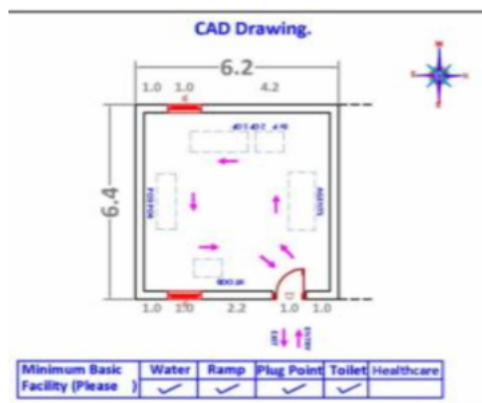

Nazri Naksha

Google Map View

Polling Station Building Front View

Polling Station Front View

Cad View

Key MAP View