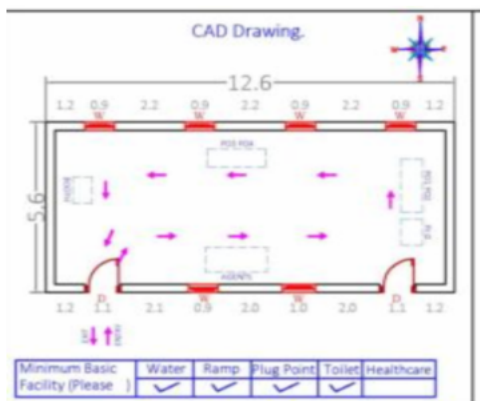

Nazri Naksha

Google Map View

Polling Station Building Front View

Polling Station Front View

Cad View

Key MAP View