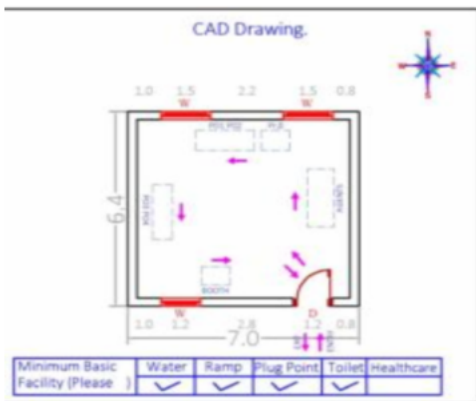

Nazri Naksha

Google Map View

Polling Station Building Front View

Polling Station Front View

Cad View

Key MAP View