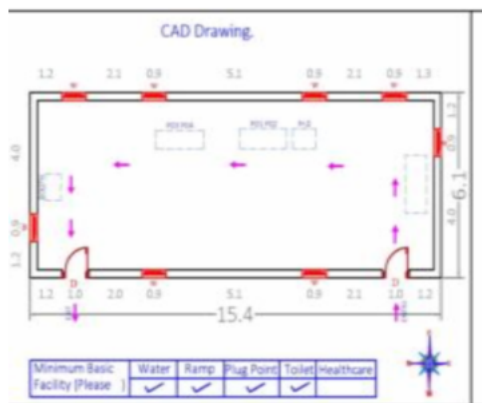

Nazri Naksha

Google Map View

Polling Station Building Front View

Polling Station Front View

Cad View

Key MAP View