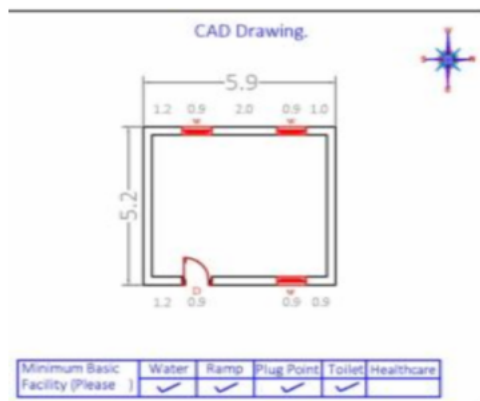

Nazri Naksha

Google Map View

Polling Station Building Front View

Polling Station Front View

Cad View

Key MAP View