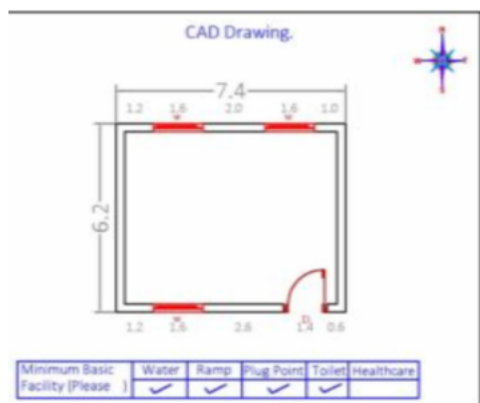

Nazri Naksha

Google Map View

Polling Station Building Front View

Polling Station Front View

Cad View

Key MAP View