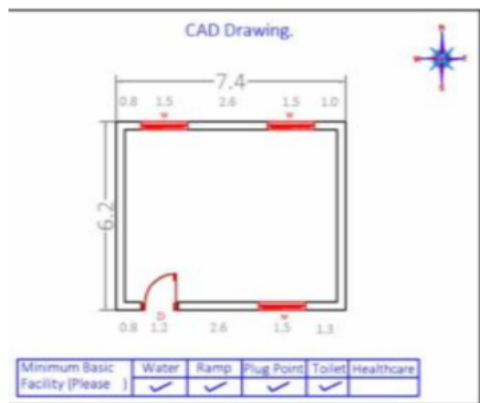

Nazri Naksha

Google Map View

Polling Station Building Front View

Polling Station Front View

Cad View

Key MAP View