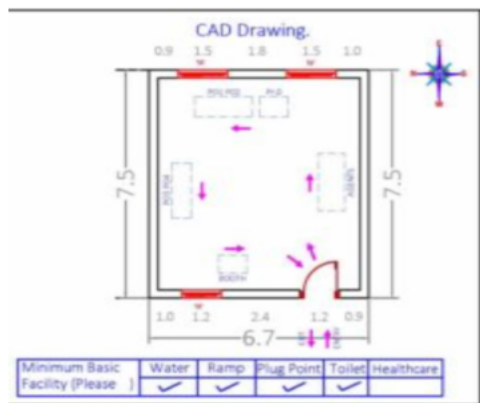

Nazri Naksha

Google Map View

Polling Station Building Front View

Polling Station Front View

Cad View

Key MAP View