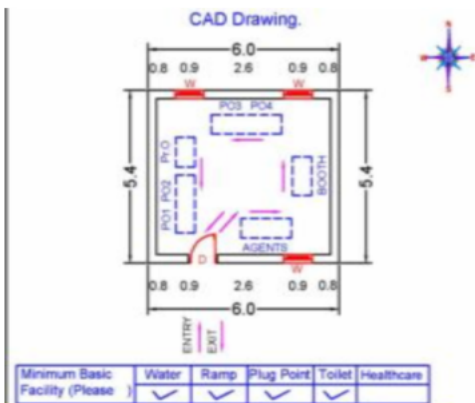

Nazri Naksha

Google Map View

Polling Station Building Front View

Polling Station Front View

Cad View

Key MAP View