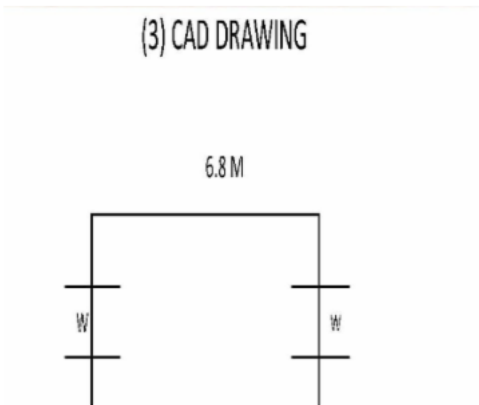

Nazri Naksha

Google Map View

Polling Station Building Front View

Polling Station Front View

Cad View

Key MAP View