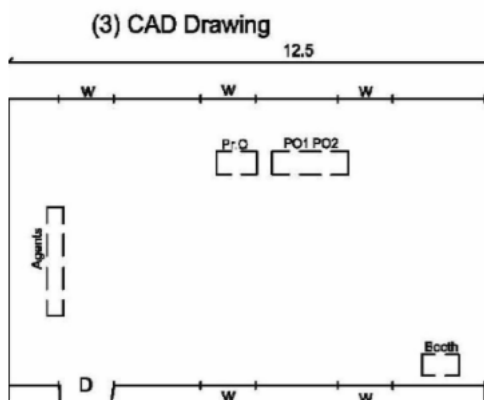

Nazri Naksha

Google Map View

Polling Station Building Front View

Polling Station Front View

Cad View

Key MAP View