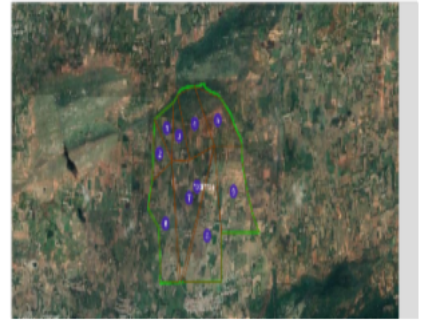

Nazri Naksha

Google Map View