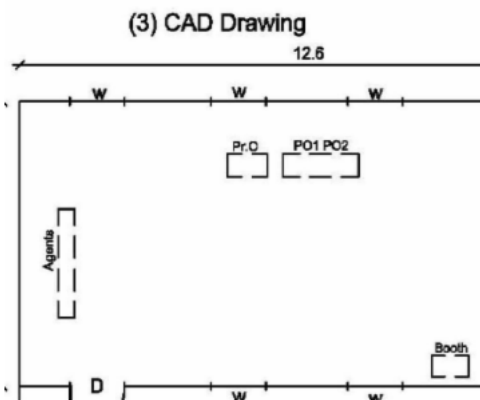

Nazri Naksha

Google Map View

Polling Station Building Front View

Polling Station Front View

Cad View

Key MAP View