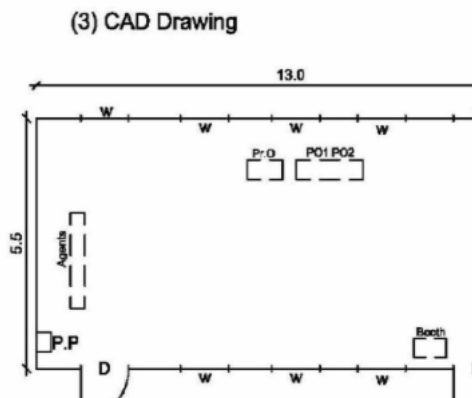

Nazri Naksha

Google Map View

Polling Station Building Front View

Polling Station Front View

Cad View

Key MAP View